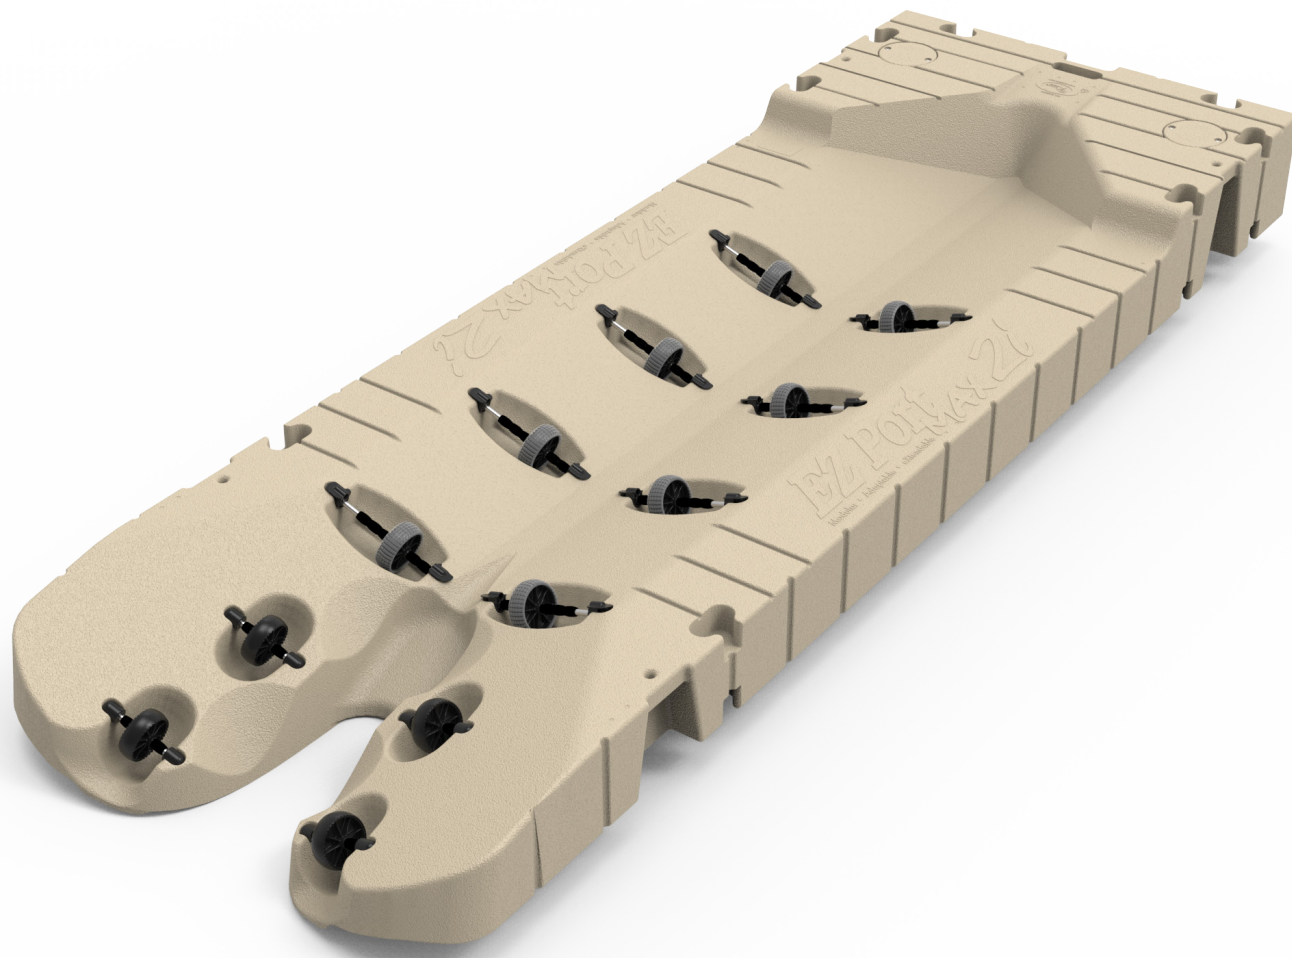

See the EZ Port 2i in action

Visit the EZ Dock YouTube channel to see why the EZ Port 2i was the first and is still the best.

Features and Benefits:

- UV-16-protected, rotationally molded polyethylene
- Industry-leading impact resistance requires no environmentally harmful foam filling
- Patented understructure creates a stable and durable walking and porting surface
- Adjustable rollers adapt to all PWC brands and hull designs for effortless porting and launching
- Optional bolt-on bow stop for added security (coming in 2019)
- Seamlessly connects to any EZ Dock system
- Connects to any existing dock system or can be secured to the shore or lakebed without a dock
- Keeps any PWC high and dry, protecting your investment
- Available in beige or gray

The EZ Port 2i's revolutionary design makes driving on smooth and effortless — just Idle up, ease into the throttle, then roll to the front of the port.

EZ Port revolutionized docking and launching with the EZ Port 2i, the original drive-on PWC port. This patented, top-of-the-line PWC port is the simplest and most durable drive-on, push-off method of dry docking. Its single-piece, self-centering design with split entry and self-adjusting rollers makes loading and unloading smooth and effortless, even for beginner PWC operators.

Integrated bow helps prevent overshooting

Split-entry design guides the PWC onto the port

Sample Configurations

The EZ Port 2i is compatible with any traditional floating dock, fixed dock or EZ Dock system and uses uniquely designed couplers that make it easy to add more ports as your needs change.

EZ Dock continues to lead the industry with a full line of the simplest, most durable and innovative drive-on, push-off PWC ports, like the EZ Port 2i. This patented, top-of-the line, self-centering drive-on port features a split entry and self-adjusting rollers that make loading and unloading of PWCs smooth and effortless.