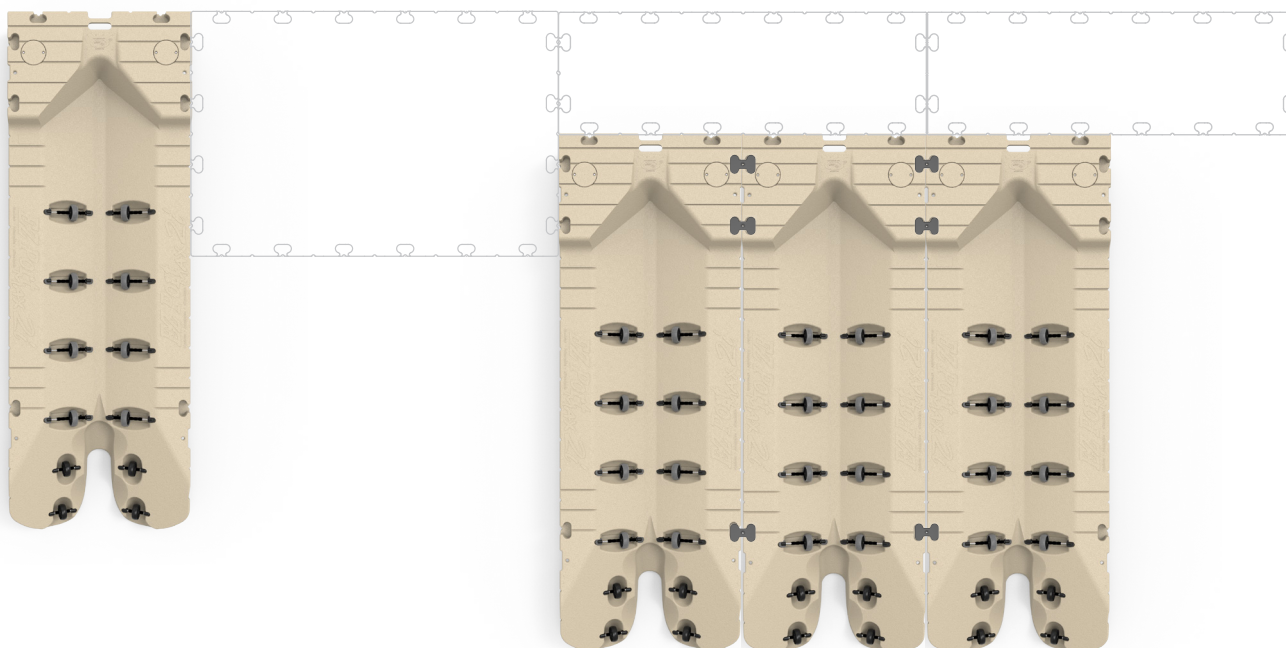

See the EZ Port 2i in action

Visit the EZ Dock YouTube channel to see why the EZ Port 2i was the first and is still the best.

Features and Benefits:

- UV-16-protected, rotationally molded polyethylene
- Industry-leading impact resistance requires no environmentally harmful foam filling
- Patented understructure creates a stable and durable walking and porting surface
- Adjustable rollers adapt to all PWC brands and hull designs for effortless porting and launching
- Optional bolt-on bow stop for added security (coming in 2019)
- Seamlessly connects to any EZ Dock system
- Connects to any existing dock system or can be secured to the shore or lakebed without a dock
- Keeps any PWC high and dry, protecting your investment
- Available in beige or gray

Innovative Design for Smooth and Effortless Drive-on

Integrated mooring holes with caps

Adjustable roller system accommodates multiple hull shapes

Self-aligning and self-centering rollers move laterally for easy entry

Integrated bow helps prevent overshooting

Split-entry design guides the PWC onto the port

Sample Configurations

The EZ Port 2i is compatible with any traditional floating dock, fixed dock or EZ Dock system and uses uniquely designed couplers that make it easy to add more ports as your needs change.

EZ Dock continues to lead the industry with a full line of the simplest, most durable and innovative drive-on, push-off PWC ports, like the EZ Port 2i. This patented, top-of-the line, self-centering drive-on port features a split entry and self-adjusting rollers that make loading and unloading of PWCs smooth and effortless.