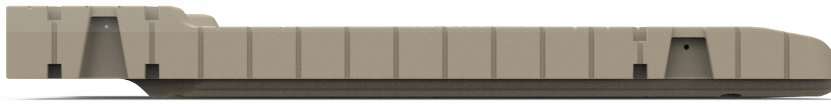

See the EZ Port 2i in action

Visit the EZ Dock YouTube channel to see why the EZ Port 2i was the first and is still the best.

Features and Benefits:

- UV-16-protected, rotationally molded polyethylene
- Industry-leading impact resistance requires no environmentally harmful foam filling
- Patented understructure creates a stable and durable walking and porting surface
- Adjustable rollers adapt to all PWC brands and hull designs for effortless porting and launching
- Optional bolt-on bow stop for added security (coming in 2019)
- Seamlessly connects to any EZ Dock system
- Connects to any existing dock system or can be secured to the shore or lakebed without a dock
- Keeps any PWC high and dry, protecting your investment
- Available in beige or gray

The EZ Port 2i's revolutionary design makes driving on smooth and effortless — just Idle up, ease into the throttle, then roll to the front of the port.

EZ Port revolutionized docking and launching with the EZ Port 2i, the original drive-on PWC port. This patented, top-of-the-line PWC port is the simplest and most durable drive-on, push-off method of dry docking. Its single-piece, self-centering design with split entry and self-adjusting rollers makes loading and unloading smooth and effortless, even for beginner PWC operators.

MODEL DESCRIPTION	SKU	DIMENSIONS	AREA	FLOTATION CAPACITY	WEIGHT
EZ PORT 2I	206036PW (BEIGE)	168" x 58.5" x 14.625" (4.3 m x 1.5 m x 38 cm)	68 sq ft (6.3 sq m)	1,700 lbs. (771 kg)	350 lbs. (159 kg)
	206036PW-EZGR (GRAY)				

Integrated bow helps prevent overshooting

Split-entry design guides the PWC onto the port

Sample Configurations

The EZ Port 2i is compatible with any traditional floating dock, fixed dock or EZ Dock system and uses uniquely designed couplers that make it easy to add more ports as your needs change.