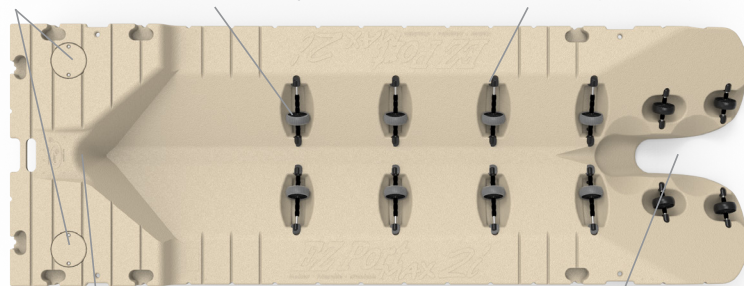

The EZ Port 2i's revolutionary design makes driving on smooth and effortless — just Idle up, ease into the throttle, then roll to the front of the port.

EZ Port revolutionized docking and launching with the EZ Port 2i, the original drive-on PWC port. This patented, top-of-the-line PWC port is the simplest and most durable drive-on, push-off method of dry docking. Its single-piece, self-centering design with split entry and self-adjusting rollers makes loading and unloading smooth and effortless, even for beginner PWC operators.

MODEL DESCRIPTION	SKU	DIMENSIONS	AREA	FLOTATION CAPACITY	WEIGHT
EZ PORT 2I	206036PW (BEIGE)	168" x 58.5" x 14.625" (4.3 m x 1.5 m x 38 cm)	68 sq ft (6.3 sq m)	1,700 lbs. (771 kg)	350 lbs. (159 kg)
	206036PW-EZGR (GRAY)				

Integrated bow helps prevent overshooting

Split-entry design guides the PWC onto the port

Sample Configurations

The EZ Port 2i is compatible with any traditional floating dock, fixed dock or EZ Dock system and uses uniquely designed couplers that make it easy to add more ports as your needs change.

EZ Dock continues to lead the industry with a full line of the simplest, most durable and innovative drive-on, push-off PWC ports, like the EZ Port 2i. This patented, top-of-the line, self-centering drive-on port features a split entry and self-adjusting rollers that make loading and unloading of PWCs smooth and effortless.